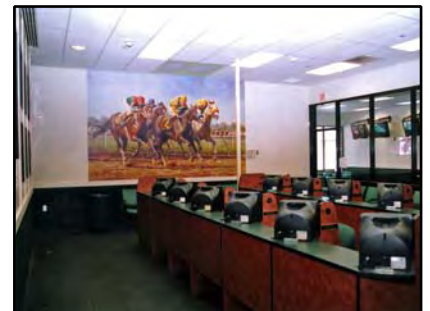

Mini-Theatre

Book your next meeting @

690 Motor Pkwy

Hauppauge, NY 11788

Tel:(631)853-1000 ext 3546

Fax:(631)853-1083

email: suffolkotbinfo@suffolkotb.com