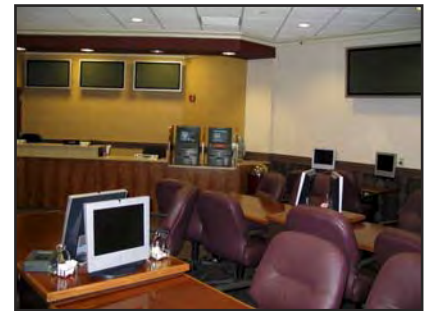

Winner's Circle